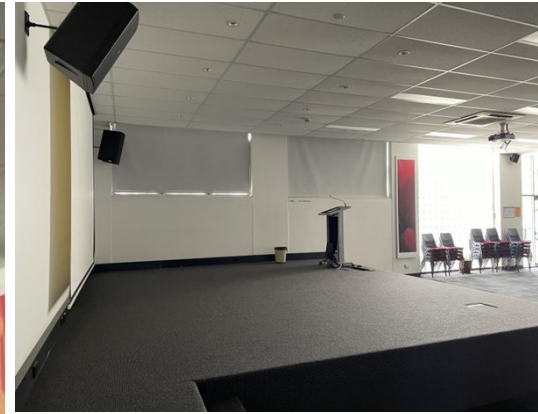

FOR LEASE

TAFE NSW - Blacktown, Corner of Main Street and Newton Road, Blacktown 2148

SHORT TERM HIRE

Area (sqm)	Rent (\$/sqm pa)	Rent Basis	Availability	Parking
315		Gross		0

TAFE NSW Blacktown is located in Greater Western Sydney, just a ten minute walk from Blacktown station and the centrally located shopping centre of the Blacktown CBD.

Short Term Hire Available

Maria Lock Conference Centre

Locate within TAFE NSW Blacktown Campus this conference facility is available for your next event.

Agent Contact(s)

TAFE NSW