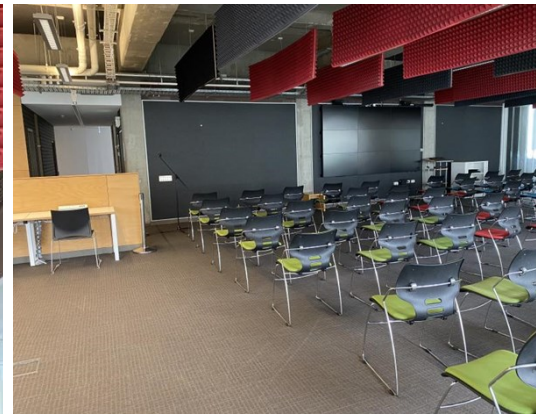

FOR LEASE

TAFE NSW St Leonards, 213 Pacific Highway, ST LEONARDS 2065

Conference Room for Hire

Area (sqm)	Rent ($/sqm pa)	Rent Basis	Availability	Parking
100	$100	Gross		0

SHORT TERM HIRE AVAILABLE

Conference / Workshop room available for hire

- Kitchenette
- Audio visual capabilities
- Balcony with city views

Agent Contact(s)

TAFE NSW