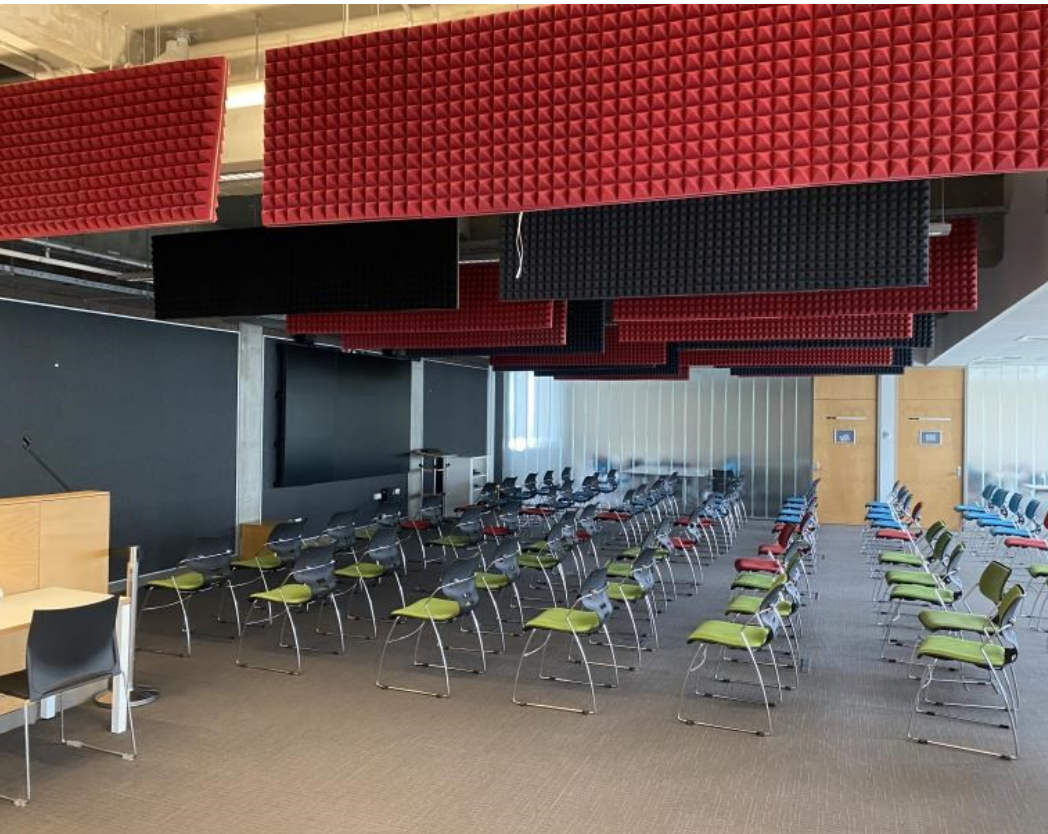

FOR LEASE

TAFE NSW St Leonards, 213 Pacific Highway, ST LEONARDS 2065

Conference Room for Hire

| Area (sqm) | Rent (\$/sqm pa) | Rent Basis | Availability | Parking |
|------------|------------------|------------|--------------|---------|
| 100 | \$100 | Gross | | 0 |

SHORT TERM HIRE AVAILABLE

Conference / Workshop room available for hire

- Kitchenette
- Audio visual capabilities
- Balcony with city views

Agent Contact(s)

TAFE NSW

FOR LEASE

Multiple setups available

Agent Contact(s)