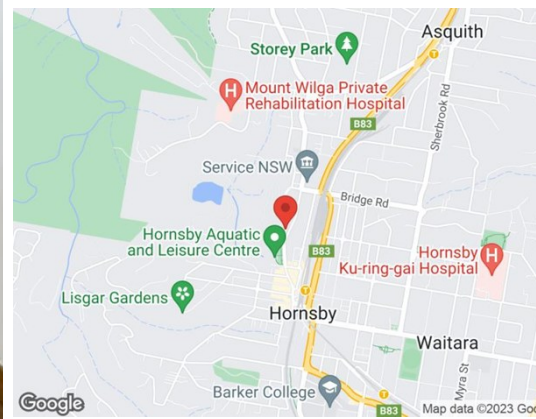

FOR LEASE

TAFE NSW Hornsby, 205 Peats Ferry Road, HORNSBY 2077

THE GALLERY EVENT SPACE

Area (sqm)	Rent (\$/sqm pa)	Rent Basis	Availability	Parking
300	Contact Agent	Gross		0

TAFE NSW Hornsby is located on Sydney's upper north shore, set in acres of lovely bushland and a short walk to Hornsby train station.

SHORT TERM HIRE

The Gallery

Event and gallery space located in Building K at Hornsby TAFE NSW campus.

Agent Contact(s)

TAFE NSW

FOR LEASE

Access to kitchenette and toilet facilities
Ability to open up into a large room