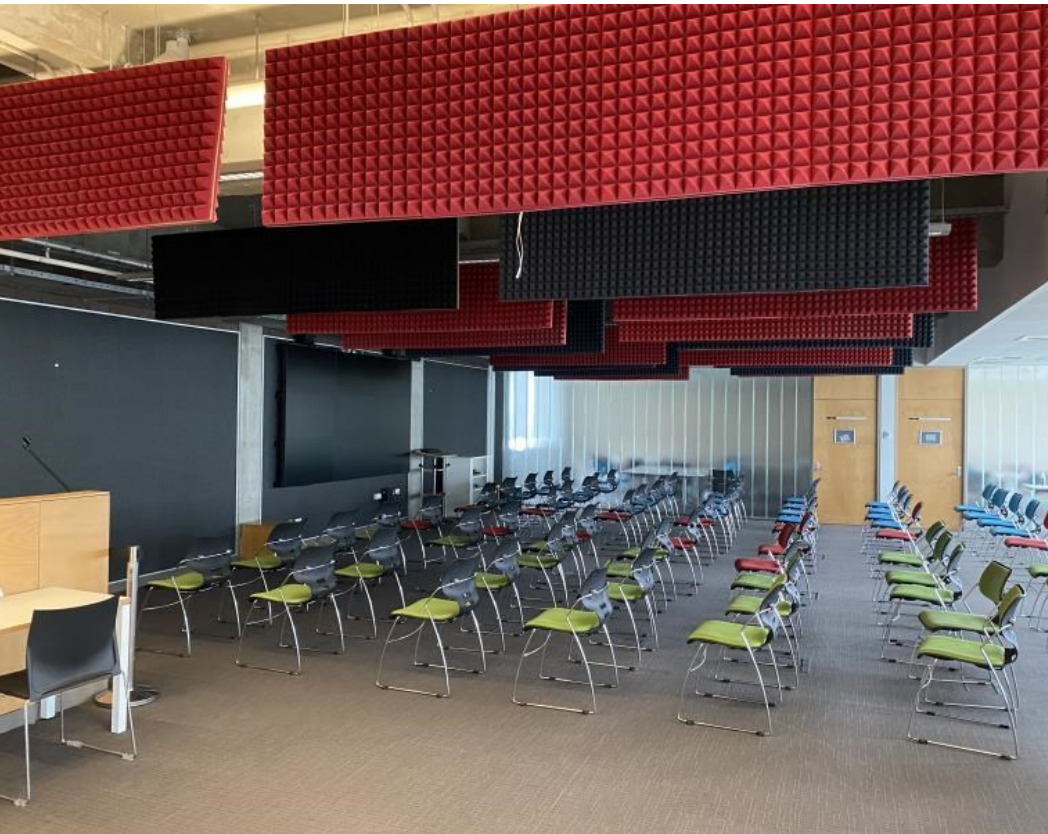

FOR LEASE

TAFE NSW St Leonards, 213 Pacific Highway, ST LEONARDS 2065

Conference Room for Hire

Area (sqm)	Rent (\$/sqm pa)	Rent Basis	Availability	Parking
100	\$100	Gross		0

SHORT TERM HIRE AVAILABLE

Conference / Workshop room available for hire

- Kitchenette
- Audio visual capabilities
- Balcony with city views

Agent Contact(s)

TAFE NSW

FOR LEASE

Multiple setups available

Agent Contact(s)

TAFE NSW