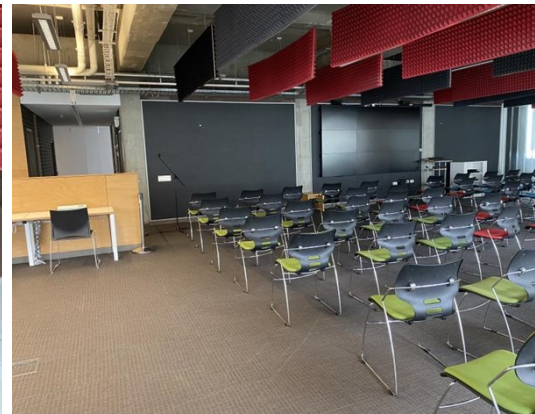

FOR LEASE

TAFE NSW St Leonards, 213 Pacific Highway, ST LEONARDS 2065

Conference Room for Hire

Area (sqm)	Rent (\$/sqm pa)	Rent Basis	Availability	Parking
100	\$100	Gross		0

SHORT TERM HIRE AVAILABLE

Conference / Workshop room available for hire

- Kitchenette
- Audio visual capabilities
- Balcony with city views

Agent Contact(s)

TAFE NSW

FOR LEASE

Multiple setups available

Agent Contact(s)

TAFE NSW