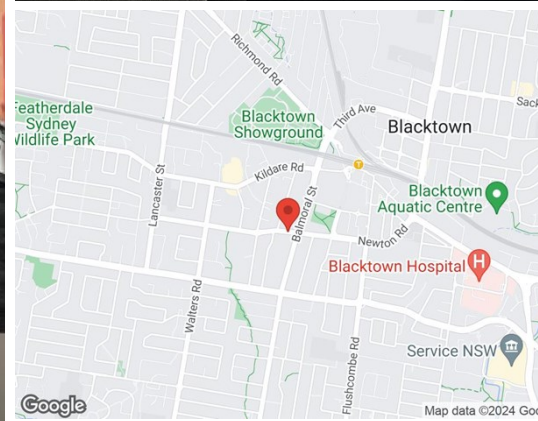

FOR LEASE

TAFE NSW - Blacktown, Corner of Main Street and Newton Road, BLACKTOWN 2148

SHORT TERM HIRE

| Area (sqm) | Rent (\$/sqm pa) | Rent Basis | Availability | Parking |
|------------|------------------|------------|--------------|---------|
| 315 | Contact Agent | Gross | | 0 |

TAFE NSW Blacktown is located in Greater Western Sydney, just a ten minute walk from Blacktown station and the centrally located shopping centre of the Blacktown CBD.

Short Term Hire Available

Maria Lock Conference Centre

Locate within TAFE NSW Blacktown Campus this conference facility is available for your next event.

Agent Contact(s)

TAFE NSW