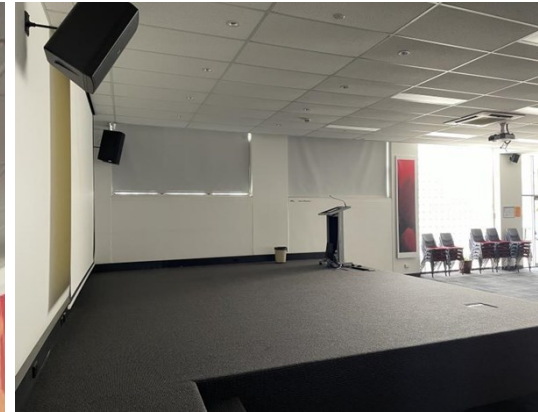

FOR LEASE

TAFE NSW - Blacktown, Corner of Main Street and Newton Road, BLACKTOWN 2148

SHORT TERM HIRE

Area (sqm)	Rent ($/sqm pa)	Rent Basis	Availability	Parking
315	Contact Agent	Gross		0

TAFE NSW Blacktown is located in Greater Western Sydney, just a ten minute walk from Blacktown station and the centrally located shopping centre of the Blacktown CBD.

Short Term Hire Available

Maria Lock Conference Centre

Locate within TAFE NSW Blacktown Campus this conference facility is available for your next event.

Agent Contact(s)

TAFE NSW